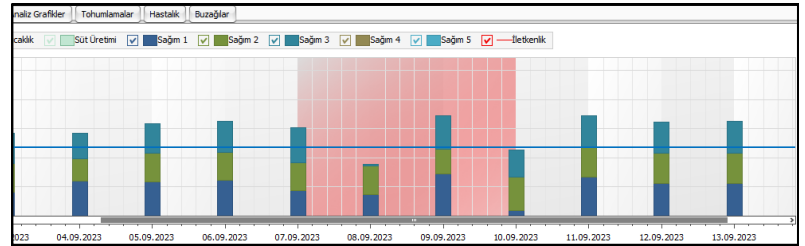

HAYVAN KARTI İLE TÜM GEÇMİŞ VERİLER BİR EKRANDA | ALL PAST DATA ON ONE SCREEN WITH THE ANIMAL CARD

Dairysense kapsamlı hayvan kartı modülü ile hayvanların doğumundan sürüden çıkışına kadar yapılan tüm işlemleri hayvan kartında tutulmaktadır. Hayvanların güncel laktasyon dönemleriyle ilgili bilgiler, yapılan tedavi, aşı ve diğer işlemler, üretim bilgileri, laktasyonlar arası üretim kıyaslama grafikleri, bireysel olarak süt üretiminin sürü, grup ve daha farklı kıyaslamaları takip edilebilir. Hayvana yapılacak bir işlemde geçmiş verilerden faydalanmak mümkündür. Mobil uygulama ile yönetim ofisine uğramadan sahada direkt veri girişi yapılabilir ve gerçek zamanlı senkronize edilir.

With Dairysense's comprehensive animal card module, all procedures performed from birth to exit from the herd of animals are kept on the animal card. Current information on animals' lactation periods, treatments, vaccinations, and other procedures, production information, production comparison charts between lactations, and individual milk production comparisons with the herd, group, and other comparisons can be tracked. It is possible to benefit from past data when performing a procedure on an animal. With the mobile application, direct data entry can be made in the field without visiting the management office and it is synchronized in real-time.

HAYVAN KARTI | ANIMAL CARD

- Tanımlanmış kullanıcı olayları
- Tohumlama kayıtları
- Grup değişimleri
- Gebelik Teşhisi
- Kuru Dönem Ayırma
- Düşük
- Yavrulama
- Sürüden çıkış işlemleri
- Sağım durum değişimleri
- İskarta ve kısır uyarıları

ve daha bir çok kayıt işlemini ofisinizden ve sahadan kayıt altında tutabilir ve canlı olarak takip edebilirsiniz.