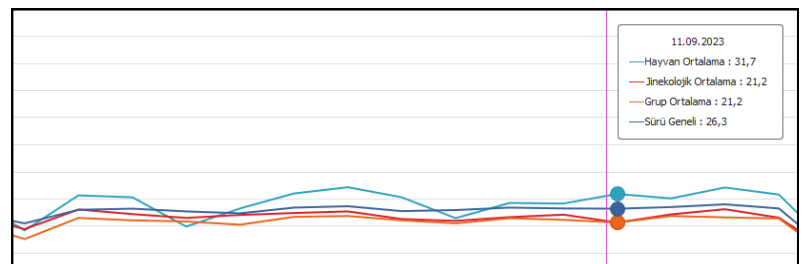

HAYVAN KARTI İLE TÜM GEÇMİŞ VERİLER BİR EKRANDA | ALL PAST DATA ON ONE SCREEN WITH THE ANIMAL CARD

Dairysense kapsamlı hayvan kartı modülü ile hayvanların doğumundan sürüden çıkışına kadar yapılan tüm işlemleri hayvan kartında tutulmaktadır. Hayvanların güncel laktasyon dönemleriyle ilgili bilgiler, yapılan tedavi, aşı ve diğer işlemler, üretim bilgileri, laktasyonlar arası üretim kıyaslama grafikleri, bireysel olarak süt üretiminin sürü, grup ve daha farklı kıyaslamaları takip edilebilir. Hayvana yapılacak bir işlemde geçmiş verilerden faydalanmak mümkündür. Mobil uygulama ile yönetim ofisine uğramadan sahada direkt veri girişi yapılabilir ve gerçek zamanlı senkronize edilir.

With Dairysense's comprehensive animal card module, all procedures performed from birth to exit from the herd of animals are kept on the animal card. Current information on animals' lactation periods, treatments, vaccinations, and other procedures, production information, production comparison charts between lactations, and individual milk production comparisons with the herd, group, and other comparisons can be tracked. It is possible to benefit from past data when performing a procedure on an animal. With the mobile application, direct data entry can be made in the field without visiting the management office and it is synchronized in real-time.

HAYVAN KARTI | ANIMAL CARD

- Tanımlanmış kullanıcı olayları
- Tohumlama kayıtları
- Grup değişimleri
- Gebelik Teşhisi
- Kuru Dönem Ayırma
- Düşük
- Yavrulama
- Sürüden çıkış işlemleri
- Sağım durum değişimleri
- İskarta ve kısır uyarıları

ve daha bir çok kayıt işlemini ofisinizden ve sahadan kayıt altında tutabilir ve canlı olarak takip edebilirsiniz.