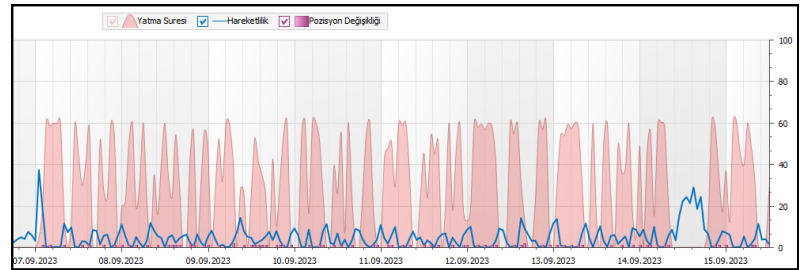

HAYVAN KARTI İLE TÜM GEÇMİŞ VERİLER BİR EKRANDA | ALL PAST DATA ON ONE SCREEN WITH THE ANIMAL CARD

Dairysense kapsamlı hayvan kartı modülü ile hayvanların doğumundan sürüden çıkışına kadar yapılan tüm işlemleri hayvan kartında tutulmaktadır. Hayvanların güncel laktasyon dönemleriyle ilgili bilgiler, yapılan tedavi, aşı ve diğer işlemler, üretim bilgileri, laktasyonlar arası üretim kıyaslama grafikleri, bireysel olarak süt üretiminin sürü, grup ve daha farklı kıyaslamaları takip edilebilir. Hayvana yapılacak bir işlemde geçmiş verilerden faydalanmak mümkündür. Mobil uygulama ile yönetim ofisine uğramadan sahada direkt veri girişi yapılabilir ve gerçek zamanlı senkronize edilir.

With Dairysense's comprehensive animal card module, all procedures performed from birth to exit from the herd of animals are kept on the animal card. Current information on animals' lactation periods, treatments, vaccinations, and other procedures, production information, production comparison charts between lactations, and individual milk production comparisons with the herd, group, and other comparisons can be tracked. It is possible to benefit from past data when performing a procedure on an animal. With the mobile application, direct data entry can be made in the field without visiting the management office and it is synchronized in real-time.

HAYVAN KARTI | ANIMAL CARD

- Tanımlanmış kullanıcı olayları
- Tohumlama kayıtları
- Grup değişimleri
- Gebelik Teşhisi
- Kuru Dönem Ayırma
- Düşük
- Yavrulama
- Sürüden çıkış işlemleri
- Sağım durum değişimleri
- İskarta ve kısır uyarıları

ve daha bir çok kayıt işlemini ofisinizden ve sahadan kayıt altında tutabilir ve canlı olarak takip edebilirsiniz.