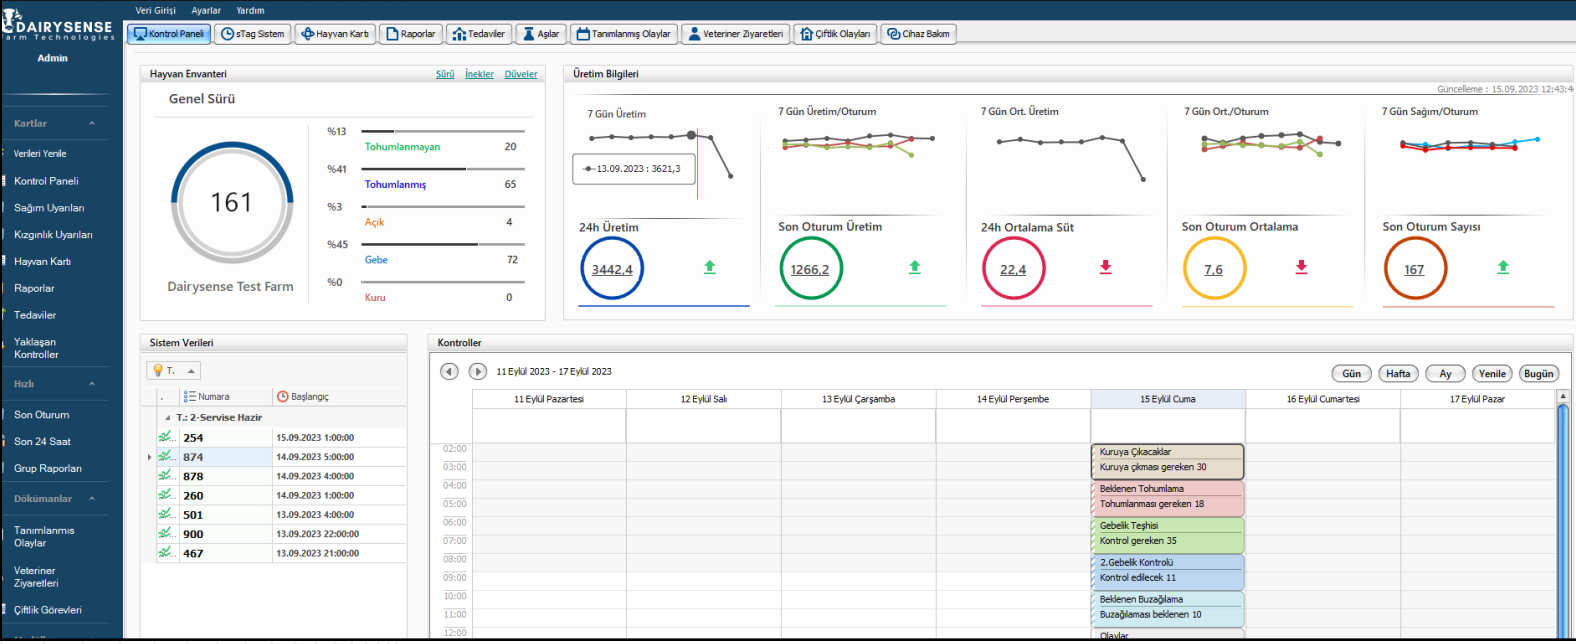

KONTROL PANELİ İLE TEK PENCEREDE ÇİFTLİK TAKİBİ

Kontrol paneli ile birlikte detaylar ile uğraşmak istemiyorsanız tüm sürü görünümünü tek bir ekran üzerinden takip edebilirsiniz. Panel canlı olarak hayvan mevcudu, durum dağılımları ve güzdeleri, 7 günlük ve 24 saatlik çiftlik üretim durumu ile birlikte sTag pedometreden gelen tüm bildirimleri sizin için listeler. Ajanda sayesinde çiftlikte kendinize göre tanımladığınız tüm kayıtları gün, hafta ve ay bazında takip edebilirsiniz.

FARM TRACKING IN ONE WINDOW WITH THE CONTROL PANEL

With the control panel, if you don't want to deal with details, you can monitor the entire herd view from a single screen. The panel lists all notifications coming from the sTag pedometer in real-time, including animal availability, status distributions, percentages, 7-day and 24-hour farm production status. Thanks to the agenda, you can track all the records you define for yourself on the farm on a daily, weekly, and monthly basis.

ama Süt	Oturum Sağım Sayısı	Önceki Oturum Sağım Sayısı		
	128	119,0		
Grup	Sağım Başlangıç Zamanı	Sağım Süresi	Süt Verimi	10 Gün Süt Ortalaması
1001 1.Padok	15.09.2023	00:07:49	9,3	25,8
1001 3.Padok	15.09.2023	00:06:53	7,6	22,5
1001 3.Padok	15.09.2023	00:03:07	1,4	17,3
1002 1.Padok	15.09.2023	00:08:11	9,5	23,3
1002 1.Padok	15.09.2023	00:05:14	7,2	17,9
1002 2.Padok	15.09.2023	00:08:49	9,4	11,1
1002 2.Padok	15.09.2023	00:07:38	7,1	19
1002 3.Padok	15.09.2023	00:07:46	8,9	25,9
1002 3.Padok	15.09.2023	00:07:29	7	20
1003 1.Padok	15.09.2023	00:06:32	8,6	23,1
1003 2.Padok	15.09.2023	00:07:54	9,2	24,7
1003 2.Padok	15.09.2023	00:08:11	10,6	24
1003 4-2.PADOK	15.09.2023	00:07:04	8,9	21,1
1004 1.Padok	15.09.2023	00:08:32	7,9	24,8
1004 2.Padok	15.09.2023	00:08:02	7,7	23,7
1004 2.Padok	15.09.2023	00:09:51	9,4	30,4
1004 2.Padok	15.09.2023	00:10:18	0,2	22
1004 3.Padok	15.09.2023	00:03:07	0,6	20,7
1004 3.Padok	15.09.2023	00:11:23	9,7	26
1005 1.Padok	15.09.2023	00:09:54	3	29,9
1005 1.Padok	15.09.2023	00:06:05	7,1	18,8
1005 1.Padok	15.09.2023	00:07:04	9,3	26,1
1005 3.Padok	15.09.2023	00:03:07	1,9	10,1
1005 3.Padok	15.09.2023	00:06:07	7,4	21,5
1005 4-2.PADOK	15.09.2023	00:07:55	7,6	21,9
2.Padok	15.09.2023	00:08:39	13,7	26
2.Padok	15.09.2023	00:06:33	10	26

HIZLI TEŞHİS VE OPERASYON İMKANI

Hayvanların detaylı üretim ve pedometre verilerini DairySense sürü yönetim yazılımı anlık olarak takip eder. Çiftlikteki hayvan sayınızdan bağımsız olarak karmaşık kağıtlar arasında hayvan bilgisi aramıza gerek kalmayacak. Gerçek zamanlı verilerle beraber hayvanlarınızın süt düşüşü, düşüş potansiyeli, kızgınlık dönemleri ve sağlık bildirimleri tespit edilmiş ve size bildirilmiş olacaktır.

QUICK DIAGNOSIS AND OPERATION OPPORTUNITY