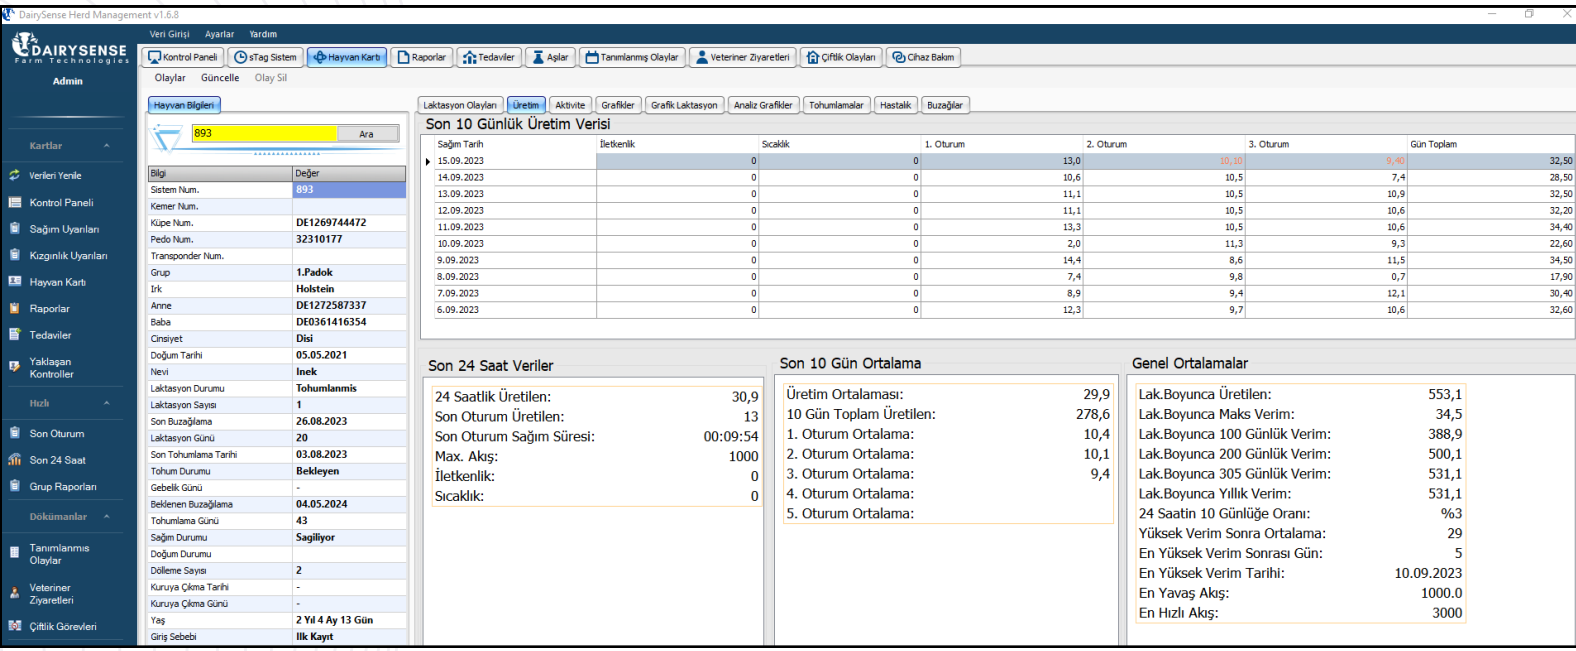

HAYVAN KARTI İLE TÜM GEÇMİŞ VERİLER BİR EKRANDA | ALL PAST DATA ON ONE SCREEN WITH THE ANIMAL CARD

Dairysense kapsamlı hayvan kartı modülü ile hayvanların doğumundan sürüden çıkışına kadar yapılan tüm işlemleri hayvan kartında tutulmaktadır. Hayvanların güncel laktasyon dönemleriyle ilgili bilgiler, yapılan tedavi, aşı ve diğer işlemler, üretim bilgileri, laktasyonlar arası üretim kıyaslama grafikleri, bireysel olarak süt üretiminin sürü, grup ve daha farklı kıyaslamaları takip edilebilir. Hayvana yapılacak bir işlemde geçmiş verilerden faydalanmak mümkündür. Mobil uygulama ile yönetim ofisine uğramadan sahada direkt veri girişi yapılabilir ve gerçek zamanlı senkronize edilir.

With Dairysense's comprehensive animal card module, all procedures performed from birth to exit from the herd of animals are kept on the animal card. Current information on animals' lactation periods, treatments, vaccinations, and other procedures, production information, production comparison charts between lactations, and individual milk production comparisons with the herd, group, and other comparisons can be tracked. It is possible to benefit from past data when performing a procedure on an animal. With the mobile application, direct data entry can be made in the field without visiting the management office and it is synchronized in real-time.

HAYVAN KARTI | ANIMAL CARD

- Tanımlanmış kullanıcı olayları
- Tohumlama kayıtları
- Grup değişimleri
- Gebelik Teşhisi
- Kuru Dönem Ayırma
- Düşük
- Yavrulama
- Sürüden çıkış işlemleri
- Sağım durum değişimleri
- İskarta ve kısır uyarıları

ve daha bir çok kayıt işlemini ofisinizden ve sahadan kayıt altında tutabilir ve canlı olarak takip edebilirsiniz.

- Defined user events
- Insemination records
- Group changes
- Pregnancy Diagnosis
- Dry Period Separation
- Miscarriage
- Calving
- Herd exit procedures
- Milking status changes
- Cull and infertility alerts

and many more recording processes can be kept track of from your office and from the field and monitored in real-time.